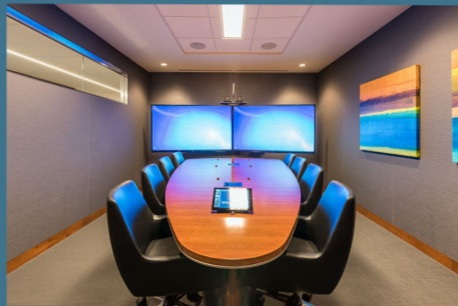

NEVERS IN FOCUS

TAILORED MEDIA TABLE

Designed for a teleconferencing suite in the corporate headquarters of an international pharmaceutical company. This striking media table is built upon combined elements of Nevers' Eventi & Symposia® collections. The veneered plateau top has built-in microphones for attendees, two tabletop power receptacles and a Crestron control system. The base features a large stainless steel toekick/plinth.